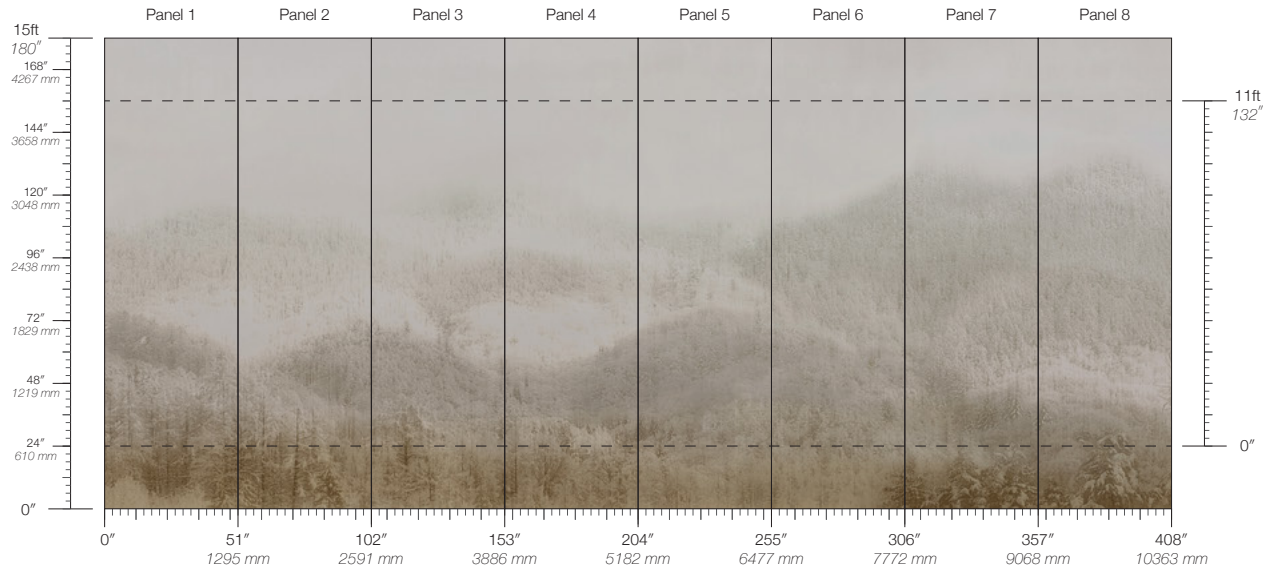

NIGHTFALL

NIMBUS

NIVAL

SPRINGTIDE

Tableau Aspen

Suitable for residential and commercial projects

COLOR
Aspen

STOCK
Made to order

REPEAT
Non-repeating

CONTACT
sales@calicowallpaper.com
+1 718 243 1705
57 Lispenard Street
New York, NY 10013 USA

ITEM
5209

MINIMUM
1 panel

LEAD TIME
4 weeks to print

CONTENT
Type II Vinyl

MAINTENANCE
Water-based cleanser

ORIGIN
USA

DISCLAIMER
Panel maps represent mural artwork only. Reference the physical sample for color and texture.

PANEL WIDTH
51" / 1295 mm trimmed

FLAMMABILITY
ASTM E84 Adhered Class A

DETAILS
Custom options available

PANEL HEIGHT
132" / 3353 mm standard
180" / 4572 mm extended

ENVIRONMENTAL
Recycled Content, Phthalate Free
Low VOC, HPD Available

PRICE
Available upon request